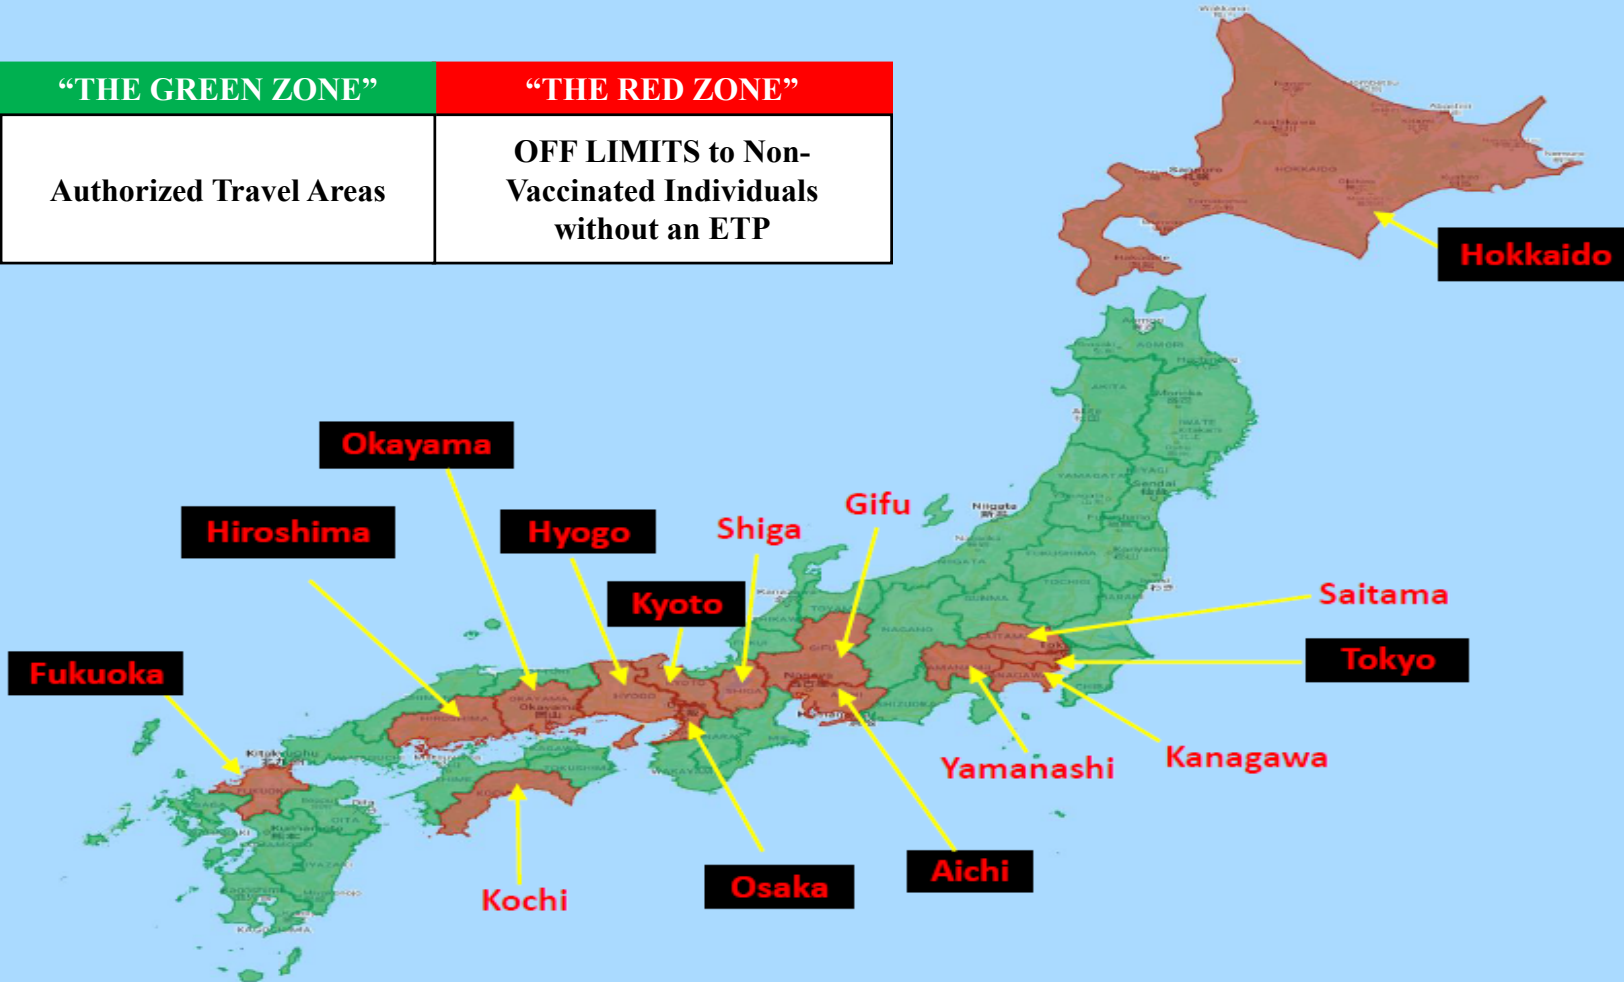

# KAB Intra Japan Travel Map

(10 Jun 21)

Hokkaido, Tokyo, Aichi, Kyoto, Hyogo, Osaka, Okayama, Hiroshima, Fukuoka, and Okinawa are currently in a Government of Japan declared state of emergency. The Government of Japan is asking personnel to refrain from traveling to these prefectures.

"THE GREEN ZONE"	"THE RED ZONE"
Authorized Travel Areas	OFF LIMITS to Non-Vaccinated Individuals without an ETP

 = Prefecture Under State of Emergency